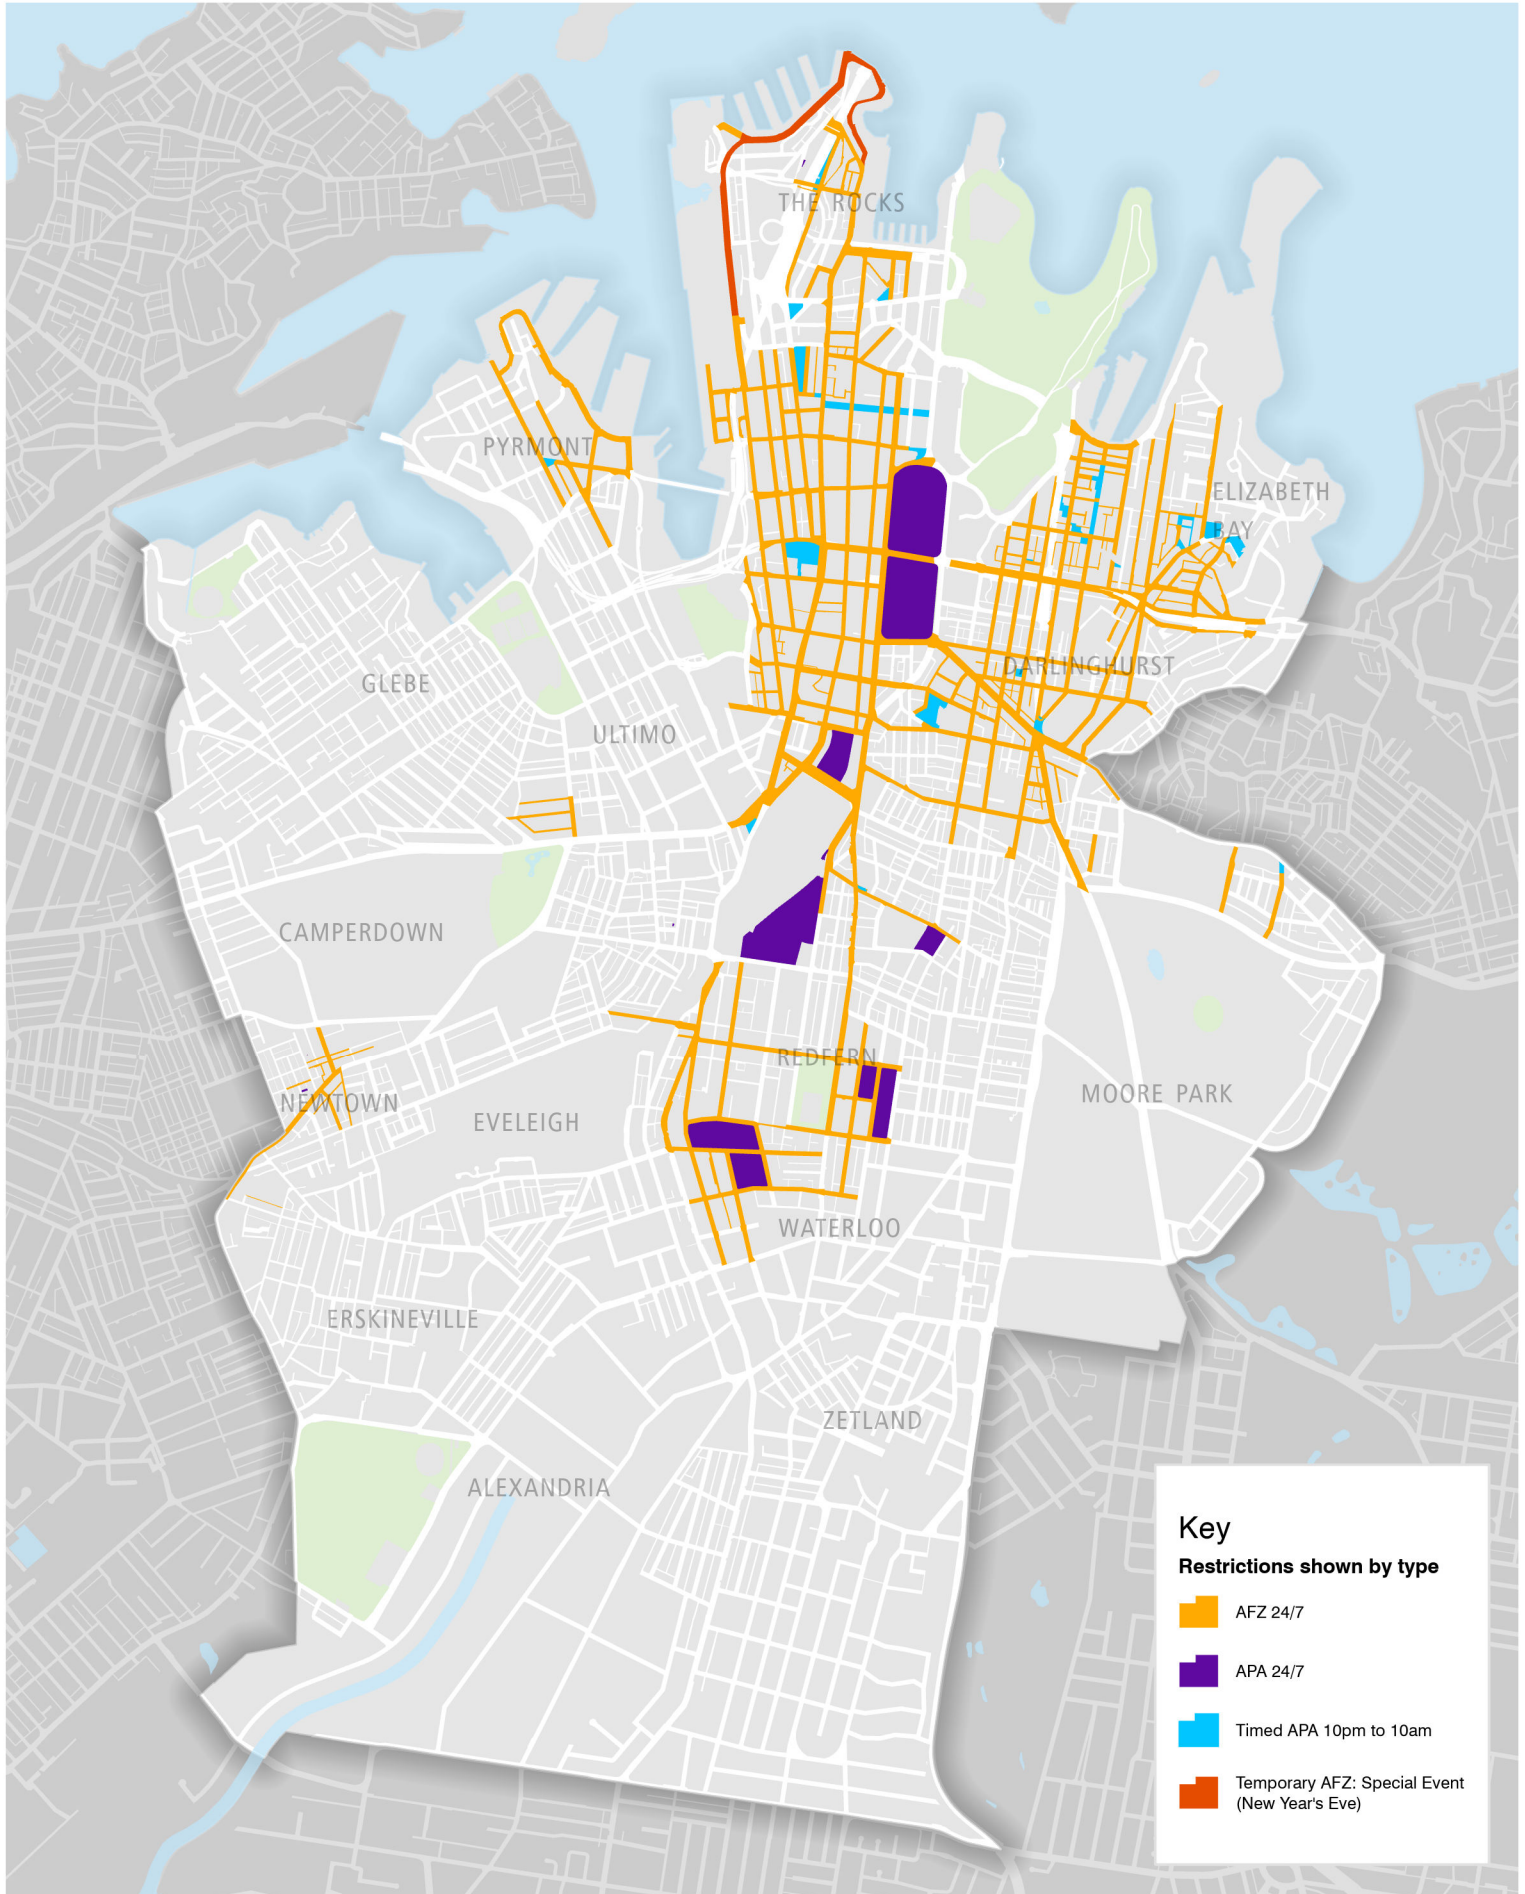

Attachment B

**Revised Map of Outdoor Alcohol
Restrictions for Public Exhibition – By Type**

Outdoor alcohol restrictions for public exhibition - revised map

Key

Restrictions shown by type

-  AFZ 24/7
-  APA 24/7
-  Timed APA 10pm to 10am
-  Temporary AFZ: Special Event (New Year's Eve)